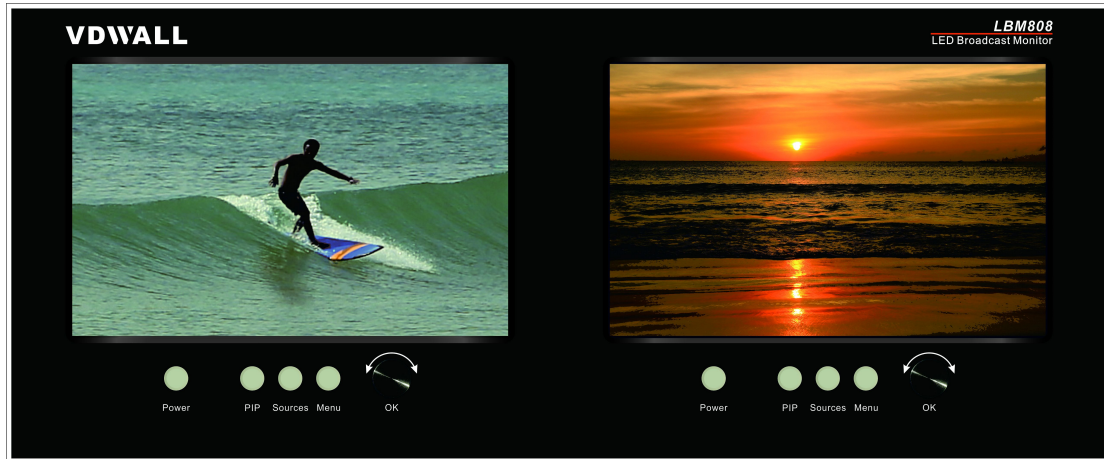

LBM808 Broadcast Monitor

Features:

- ◆ Standard 4U rack-mount design;
- ◆ 2 X 8-inch LCD screens;
- ◆ Resolution of LCD screen: 1280x800/60Hz;
- ◆ Input signals: 2 x Video, 2 x VGA, 2 x DVI (HDMI1.3 compatible) and 2 x SDI;
- ◆ Single screen supports PIP/PBP display;
- ◆ State-of-the-art motion-adaptive de-interlacing processing technology: no more trailing or jagged pictures;
- ◆ New Faroudja® Real Color®;
- ◆ Faroudja®TureLife™;
- ◆ Control Method: RS232;

◆ Specifications

Inputs		
Number/Type	2×Video 2×VGA (RGBHV) 2×DVI/HDMI (VESA/CEA-861) 2×SDI (SDI/HD-SDI/3G-SDI)	
Video Standard	PAL/NTSC	
Composite Video Amplitude/Impedance	1V (p_p) / 75Ω	
VGA Format	PC (VESA)	≤2304×1152_60Hz
VGA Amplitude/Impedance	R, G, B = 0.7 V (p_p) / 75Ω	
DVI Format	PC (VESA)	≤2304×1152_60Hz
	HDMI-1.3 (CEA-861)	≤1920×1080_60Hz
SDI Format	SMPTE 259M	480i_60Hz
	SMPTE 292M	576i_50Hz
		720p,1080i,1080p
Input Connectors	Video: BNC VGA: 15-pin D_Sub(Female) DVI/HDMI: 24+1 DVI_D SDI: BNC / 75Ω	
Output Display		
LCD panel parameters	Size: 8"	
	Resolution: 1280×800_60Hz	
	Aspect ratio: full /4:3	
	Backlight brightness: 350cd/m ² (adjustable)	
	Contrast: 900:1	
	Viewing angle: H/V 89°/89°	
Others		
Control port	RS232	
Input Voltage	DC 12V	
Maximum Power Consumption	≤24W	